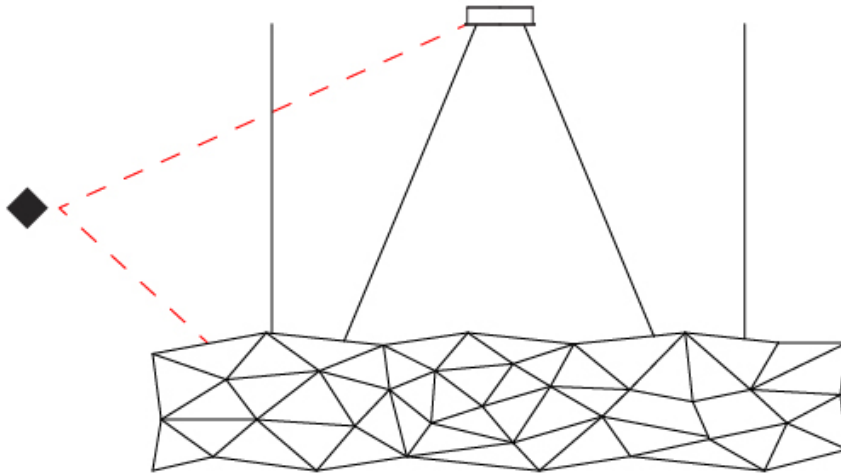

UNIVERSE ABSTRACT SUSPENSION

D101361-

PROJECT

TYPE

SPECIFIER

QUANTITY

DATE

D