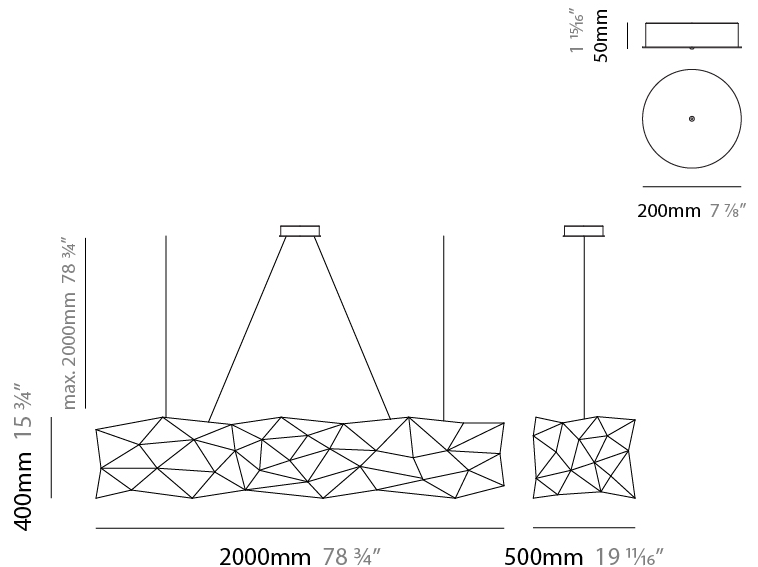

1. To build a product code in our configurator select the specify button on the base model # product page
2. To build a manual product code on this datasheet choose from the options listed below in blue font and add the suffix to the base model #

GENERAL

Series: Universe Abstract
Brand: Quasar
Division: Design
Mounting Type: Suspension
Mounting Location: Ceiling
Subcategory: Ambient

PHYSICAL

Shape: Abstract
Length (mm): 2000
Length (in): 78 ¾
Width (mm): 500
Width (in): 19 11/16
Height (mm): 400
Height (in): 15 ¾
Max. Overall Height (mm): 2000
Max. Overall Height (in): 78 ¾
Light Distribution: Omnidirectional
Weight (kg): 4.5
Weight (lbs): 9.9
[Fixture Finish: NIC / BRA / BBR](#)
Fixture Material: Metal
Upon Request: Custom Sizes

ELECTRICAL

Number of Lamps: 70
Lamp Type: LED Retrofit
Input Wattage (W): 23.1
Bulb Included: Bulb Included
Max. Wattage Per Lamp (W): 0.33
Lamp Base: E10
[Dimming: Non-Dimming / Phase Dimming (120vac Only)](#)
Driver Included: Yes
Driver Location: Integrated
Driver Type: Constant Voltage - 120/277Vac
Driver Class: Class 2
Input Voltage (V): 120 - 277
Output Voltage (V): 12
Lamp Voltage (V): 12
Upon Request: (Not included - see components) Integral: 0-10Vdc dimming

LED

[Color Temperature (°K): 2600 / 3000 / 3500](#)
Max. Delivered Lumen (lm): 1610 (2600K)
CRI: >90 CRI
Lamp Life (hrs): 50000

OPTICAL

RATINGS AND CERTIFICATIONS

Certified By: Certified for North American Standards
IP rating: IP20