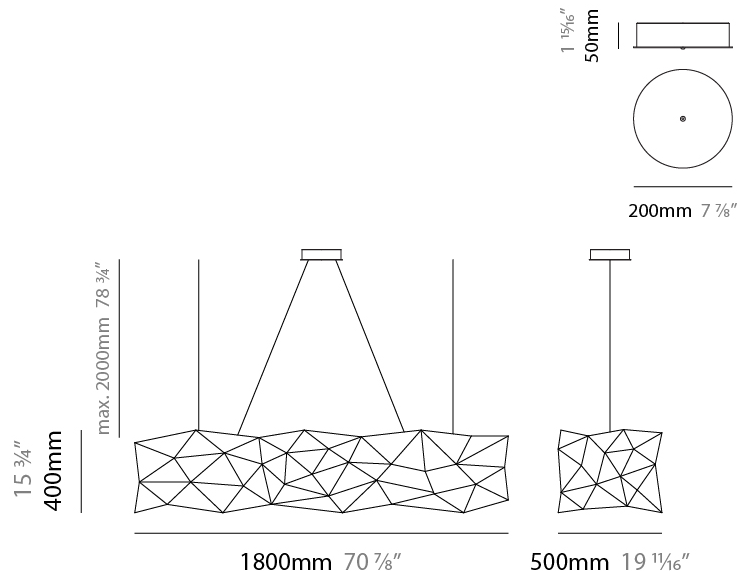

base number   LED Dimming   Color Temperature   Finish Options

1. To build a product code in our configurator select the specify button on the base model # product page
2. To build a manual product code on this datasheet choose from the options listed below in blue font and add the suffix to the base model #

GENERAL

Series: Universe Abstract
Brand: Quasar
Division: Design
Mounting Type: Suspension
Mounting Location: Ceiling
Subcategory: Ambient

PHYSICAL

Shape: Abstract
Length (mm): 1800
Length (in): 70 ⁷/₈
Width (mm): 500
Width (in): 19 ¹¹/₁₆
Height (mm): 400
Height (in): 15 ³/₄
Max. Overall Height (mm): 2400
Max. Overall Height (in): 92 ¹/₂
Light Distribution: Omnidirectional
Fixture Finish: [NIC / BRA / BBR](#)
Fixture Material: Metal
Upon Request: Custom Sizes

ELECTRICAL

Number of Lamps: 60 + 1
Lamp Type: LED Retrofit
Input Wattage (W): 26.8
Bulb Included: Bulb Included
Max. Wattage Per Lamp (W): 0.33 + 7
Lamp Base: E10 + GU10
Dimming: [Non-Dimming / Phase Dimming (120vac Only)](#)
Driver Included: Yes
Driver Location: Integrated
Driver Type: Constant Voltage - 120/277Vac
Driver Class: Class 2
Input Voltage (V): 120 - 277
Output Voltage (V): 12
Lamp Voltage (V): 12
Upon Request: (Not included - see components) Integral: 0-10Vdc dimming

LED

Color Temperature (°K): [2600 / 3000 / 3500](#)
CRI: >90 CRI
Lamp Life (hrs): 50000

OPTICAL

RATINGS AND CERTIFICATIONS

Certified By: Certified for North American Standards
IP rating: IP20