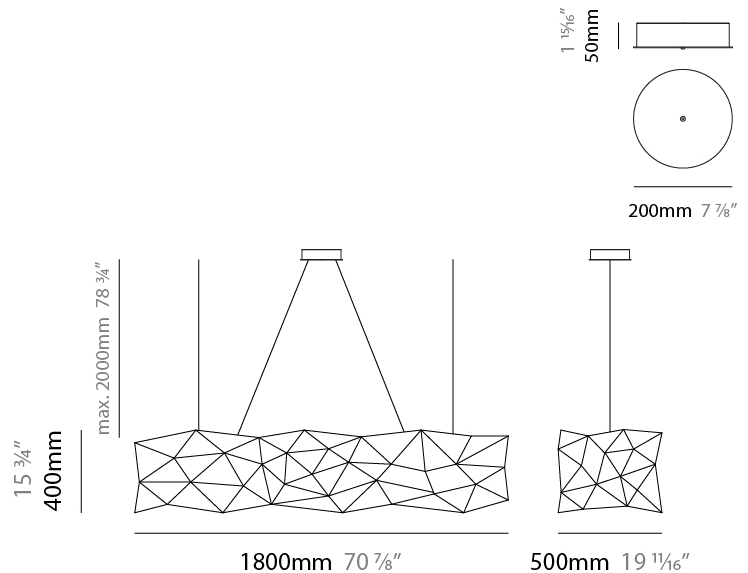

GENERAL

Series: Universe Abstract
Brand: Quasar
Division: Design
Mounting Type: Suspension
Mounting Location: Ceiling
Subcategory: Ambient

PHYSICAL

Shape: Abstract
Length (mm): 1800
Length (in): 70 ⁷/₈
Width (mm): 500
Width (in): 19 ¹¹/₁₆
Height (mm): 400
Height (in): 15 ³/₄
Max. Overall Height (mm): 2400
Max. Overall Height (in): 92 ¹/₂
Light Distribution: Omnidirectional
Weight (kg): 4.5
Weight (lbs): 9.9
[Fixture Finish: NIC / BRA / BBR](#)
Fixture Material: Metal
Upon Request: Custom Sizes

ELECTRICAL

Number of Lamps: 60
Lamp Type: LED Retrofit
Input Wattage (W): 21.78
Bulb Included: Bulb Included
Max. Wattage Per Lamp (W): 0.33
Lamp Base: E10
[Dimming: Non-Dimming / Phase Dimming (120vac Only)](#)
Driver Included: Yes
Driver Location: Integrated
Driver Type: Constant Voltage - 120/277Vac
Driver Class: Class 2
Input Voltage (V): 120 - 277
Output Voltage (V): 12
Lamp Voltage (V): 12
Upon Request: (Not included - see components) Integral: 0-10Vdc dimming

LED

[Color Temperature (°K): 2600 / 3000 / 3500](#)
Max. Delivered Lumen (lm): 1380 (2600K)
CRI: >90 CRI
Lamp Life (hrs): 50000

OPTICAL

RATINGS AND CERTIFICATIONS

Certified By: Certified for North American Standards
IP rating: IP20

PROJECT
TYPE
SPECIFIER
QUANTITY
DATE