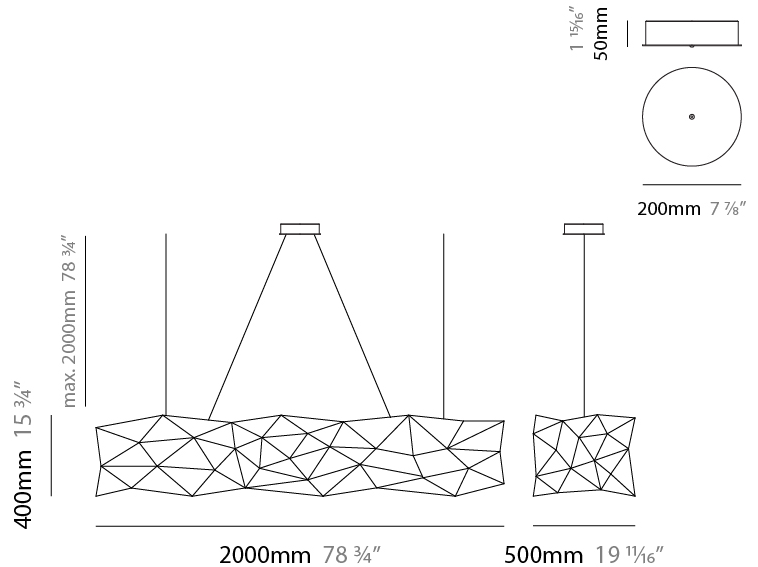

D101363-

base number   LED Dimming   Color Temperature   Finish Options

1. To build a product code in our configurator select the specify button on the base model # product page
2. To build a manual product code on this datasheet choose from the options listed below in blue font and add the suffix to the base model #

GENERAL

Series: Universe Abstract
Brand: Quasar
Division: Design
Mounting Type: Suspension
Mounting Location: Ceiling
Subcategory: Ambient

PHYSICAL

Shape: Abstract
Length (mm): 2000
Length (in): 78 ¾
Width (mm): 500
Width (in): 19 11/16
Height (mm): 400
Height (in): 15 ¾
Max. Overall Height (mm): 2000
Max. Overall Height (in): 78 ¾
Light Distribution: Omnidirectional
Fixture Finish: [NIC / BRA / BBR](#)
Fixture Material: Metal
Upon Request: Custom Sizes

ELECTRICAL

Number of Lamps: 70 + 1
Lamp Type: LED Retrofit
Input Wattage (W): 30.1
Bulb Included: Bulb Included
Max. Wattage Per Lamp (W): 0.33 + 7
Lamp Base: E10 + GU10
Dimming: [Non-Dimming / Phase Dimming (120vac Only)](#)
Driver Included: Yes
Driver Location: Integrated
Driver Type: Constant Voltage - 120/277Vac
Driver Class: Class 2
Input Voltage (V): 120 - 277
Output Voltage (V): 12
Lamp Voltage (V): 12
Upon Request: (Not included - see components) Integral: 0-10Vdc dimming

LED

Color Temperature (°K): [2600 / 3000 / 3500](#)
CRI: >90 CRI
Lamp Life (hrs): 50000

OPTICAL

RATINGS AND CERTIFICATIONS

Certified By: Certified for North American Standards
IP rating: IP20