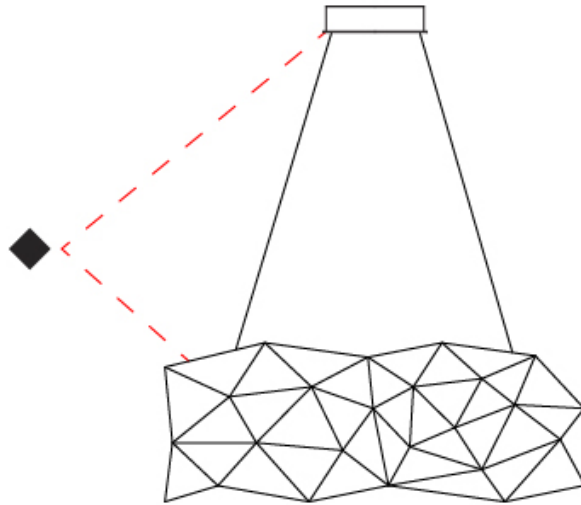

UNIVERSE ABSTRACT SUSPENSION

D101365-

PROJECT

TYPE

SPECIFIER

QUANTITY

DATE

D