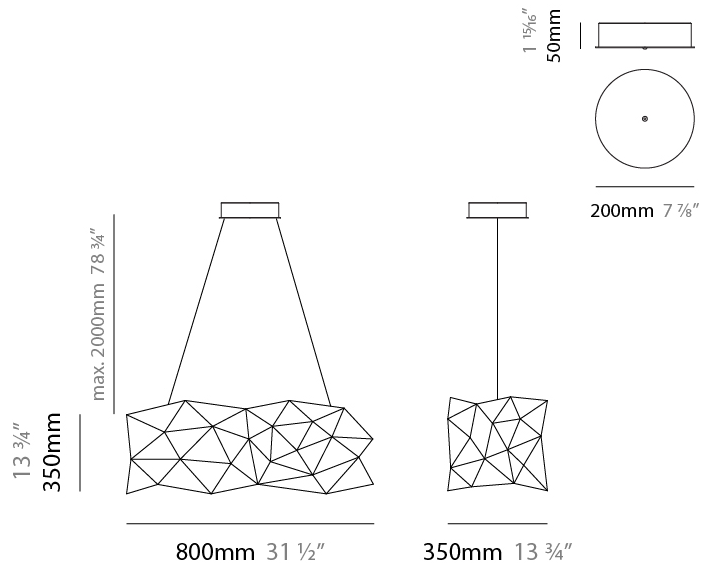

D101365-

base number   LED Dimming   Color Temperature   Finish Options

1. To build a product code in our configurator select the specify button on the base model # product page
2. To build a manual product code on this datasheet choose from the options listed below in blue font and add the suffix to the base model #

GENERAL

Series: Universe Abstract
Brand: Quasar
Division: Design
Mounting Type: Suspension
Mounting Location: Ceiling
Subcategory: Ambient

PHYSICAL

Shape: Abstract
Length (mm): 800
Length (in): 31 1/2
Width (mm): 350
Width (in): 13 3/4
Height (mm): 350
Height (in): 13 3/4
Max. Overall Height (mm): 2000
Max. Overall Height (in): 78 3/4
Light Distribution: Omnidirectional
Weight (kg): 4
Weight (lbs): 8.8
[Fixture Finish: NIC / BRA / BBR](#)
Fixture Material: Metal
Upon Request: Custom Sizes

ELECTRICAL

Number of Lamps: 35
Lamp Type: LED Retrofit
Input Wattage (W): 11.55
Bulb Included: Bulb Included
Max. Wattage Per Lamp (W): 0.3
Lamp Base: E10
[Dimming: Non-Dimming / Phase Dimming (120vac Only)](#)
Driver Included: Yes
Driver Location: Integrated
Driver Type: Constant Voltage - 120/277Vac
Driver Class: Class 2
Input Voltage (V): 120 - 277
Output Voltage (V): 12
Lamp Voltage (V): 12

LED

[Color Temperature (°K): 2600 / 3000 / 3500](#)
Max. Delivered Lumen (lm): 805 (2600K)
CRI: >90 CRI
Lamp Life (hrs): 50000

OPTICAL

RATINGS AND CERTIFICATIONS

Certified By: Certified for North American Standards
IP rating: IP20