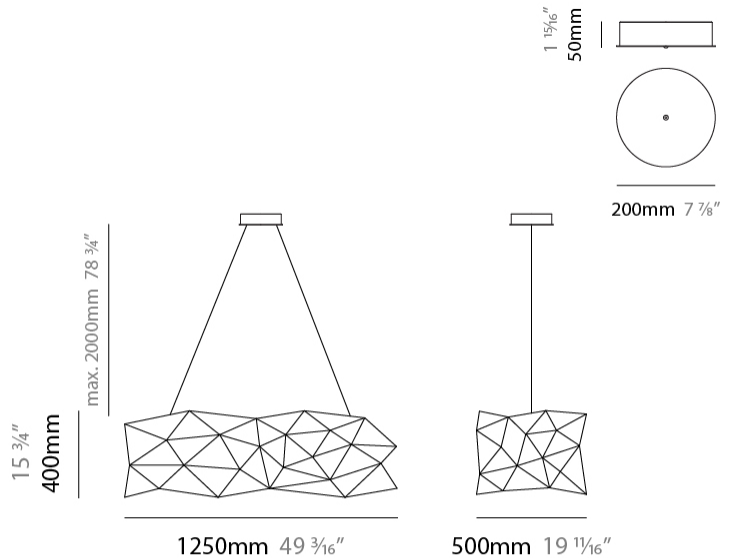

GENERAL

Series: Universe Abstract
Brand: Quasar
Division: Design
Mounting Type: Suspension
Mounting Location: Ceiling
Subcategory: Ambient

PHYSICAL

Shape: Abstract
Length (mm): 1250
Length (in): 49 ³/₁₆"
Width (mm): 500
Width (in): 19 ¹¹/₁₆"
Height (mm): 400
Height (in): 15 ³/₄"
Max. Overall Height (mm): 2400
Max. Overall Height (in): 94 ¹/₂"
Light Distribution: Omnidirectional
Weight (kg): 4
Weight (lbs): 8.8
[Fixture Finish: NIC / BRA / BBR](#)
Fixture Material: Metal
Upon Request: Custom Sizes

ELECTRICAL

Number of Lamps: 50
Lamp Type: LED Retrofit
Input Wattage (W): 16.5
Bulb Included: Bulb Included
Max. Wattage Per Lamp (W): 0.33
Lamp Base: E10
[Dimming: Non-Dimming / Phase Dimming (120vac Only)](#)
Driver Included: Yes
Driver Location: Integrated
Driver Type: Constant Voltage - 120/277Vac
Driver Class: Class 2
Input Voltage (V): 120 - 277
Output Voltage (V): 12
Lamp Voltage (V): 12
Upon Request: (Not included - see components) Integral: 0-10Vdc dimming

LED

Number of LEDs: 50
[Color Temperature (°K): 2600 / 3000 / 3500](#)
Max. Delivered Lumen (lm): 1150 (2600K)
CRI: >90 CRI
Lamp Life (hrs): 50000

OPTICAL

RATINGS AND CERTIFICATIONS

Certified By: Certified for North American Standards
IP rating: IP20